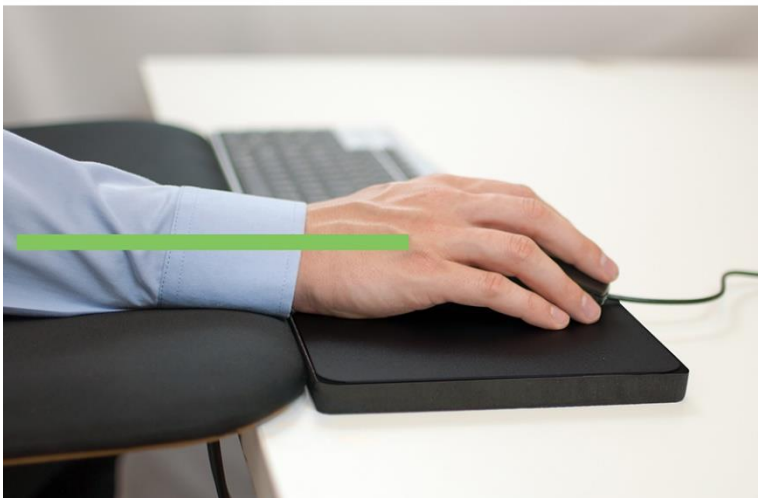

Lower photo where wrist is raised to the same level with Forearm Rest – wrist does not bend.